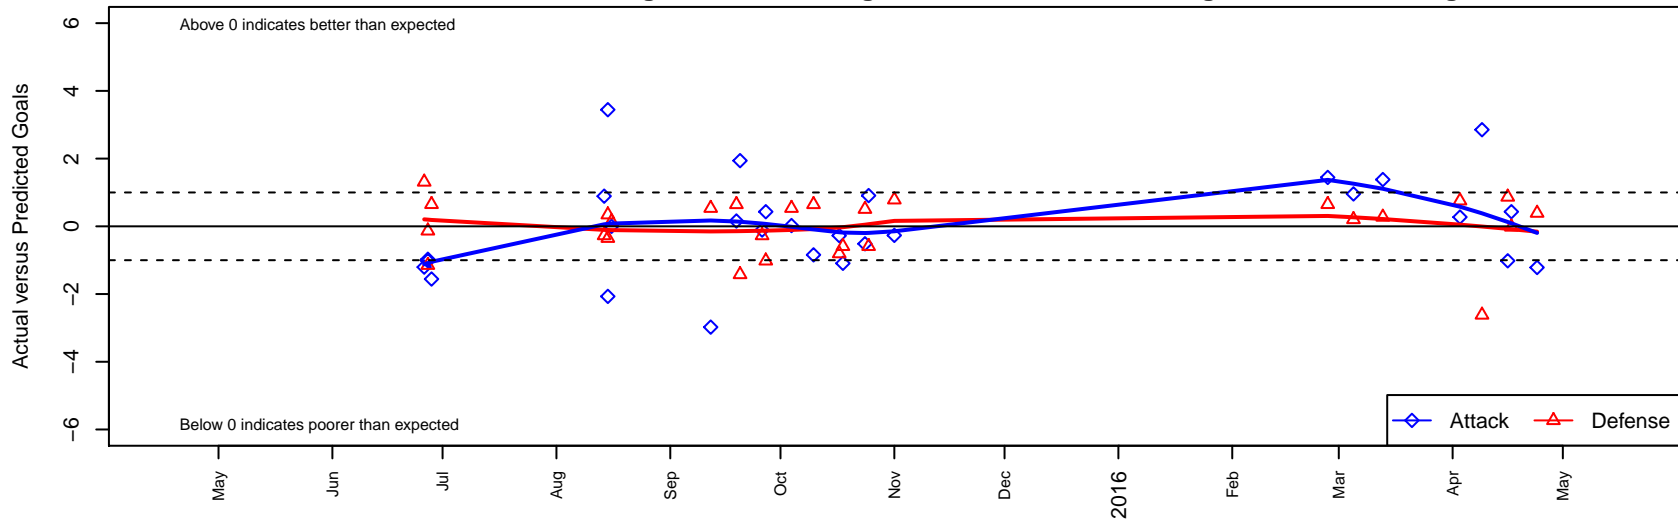

Aloha United SC Thorns G03

Aloha United SC
 , OR
 G03 total strength=720
 attack=0.77 defense=0.75
 fall league = PTT G03 Div 1 White
 spr league = Spr OYS G03 Div 1 Red

alt names used:
 Aloha United Thorns
 Aloha United Thorns
 AUCSC Thorns
 AUCSC Thorns

Venues played:
 2015 Clash At the Border Silver U12
 2015 Mt Hood Challenge U12
 2015 PTT G03 Division 1 White
 2015 Spr OYS G03 Division 1 Red

Aloha United SC Thorns G03
 Dots are actual minus expected GF (blue circles) and GA (red triangles).
 Blue line is smoothed change in attack strength. Red is smoothed change in defense strength.

**attack and defense variance (black dot)
relative to other teams
and top 10 in region**

**attack and defense rating
relative to others at age
and all opponents in last 13 months**

Performance relative to 13 month average