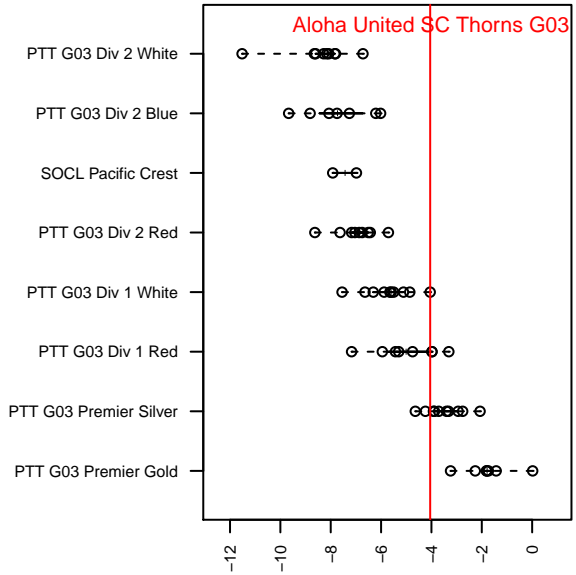

Aloha United SC Thorns G03

Aloha United SC
 , OR
 G03 total strength=720
 attack=0.77 defense=0.75
 fall league = PTT G03 Div 1 White
 spr league = Spr OYS G03 Div 1 Red

alt names used:
 Aloha United Thorns
 Aloha United Thorns
 AUCSC Thorns
 AUCSC Thorns

Venues played:
 2015 Clash At the Border Silver U12
 2015 Mt Hood Challenge U12
 2015 PTT G03 Division 1 White
 2015 Spr OYS G03 Division 1 Red

Aloha United SC Thorns G03
 Dots are actual minus expected GF (blue circles) and GA (red triangles).
 Blue line is smoothed change in attack strength. Red is smoothed change in defense strength.

**attack and defense variance (black dot)
relative to other teams
and top 10 in region**

**attack and defense rating
relative to others at age
and all opponents in last 13 months**

Performance relative to 13 month average